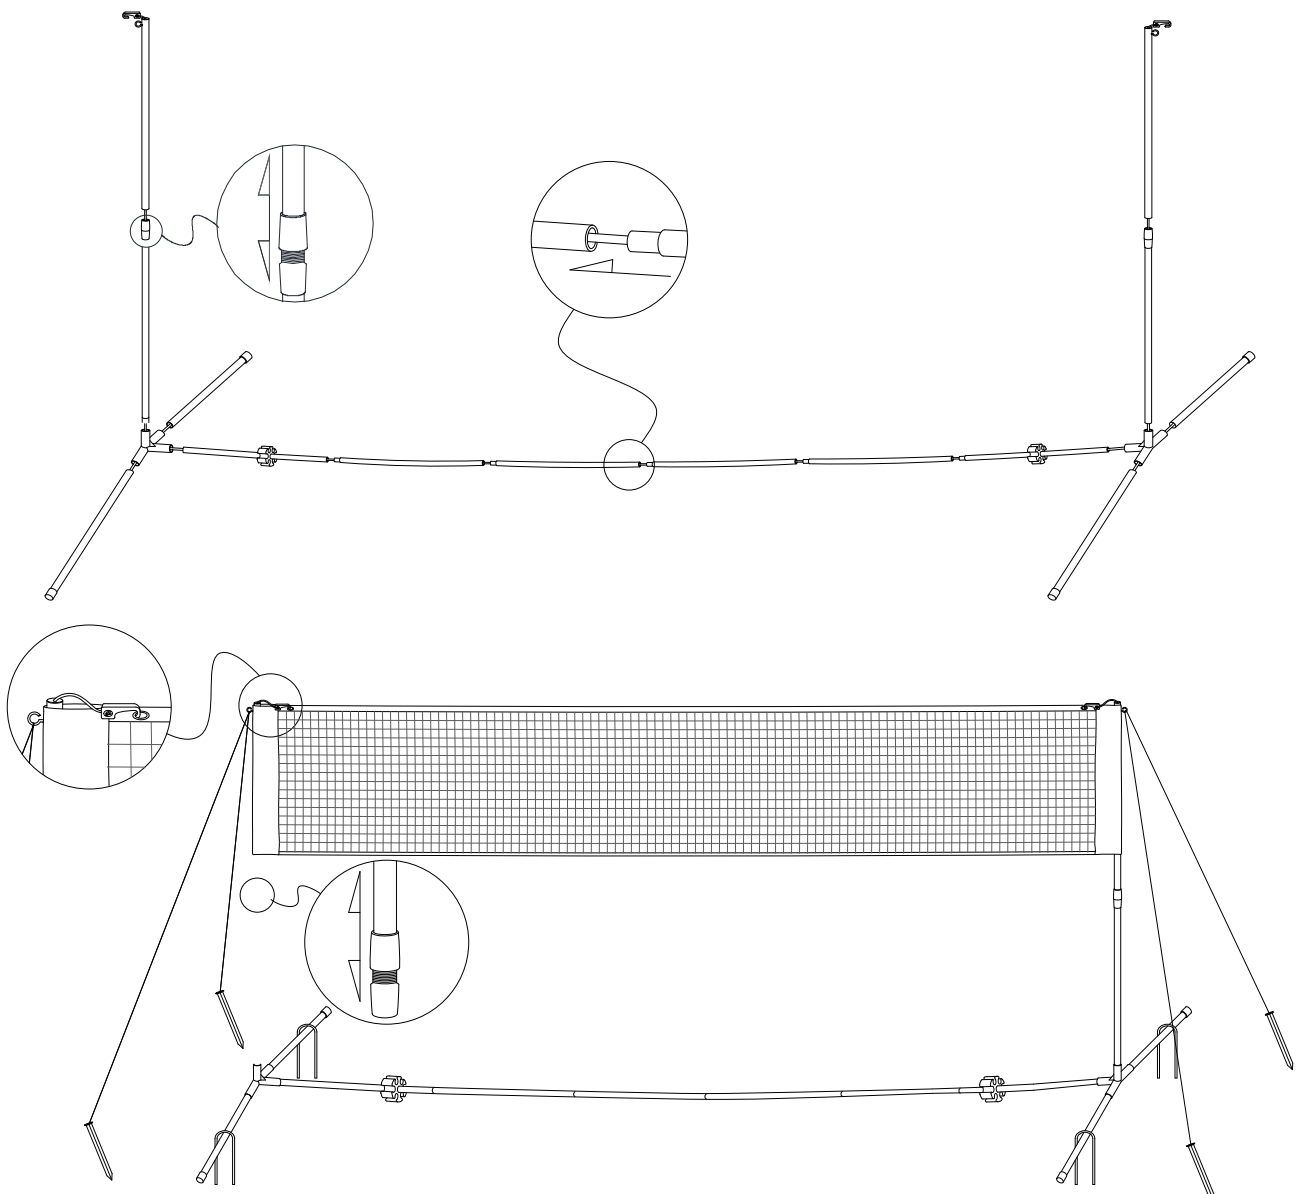

Portable Sport Net Model: PN-M001-4M-BL

Everfit INSTRUCTIONS

The metal stakes on both sides should be pulled outwards and fixed to the ground, so that the upward of net is tightened without sagging.